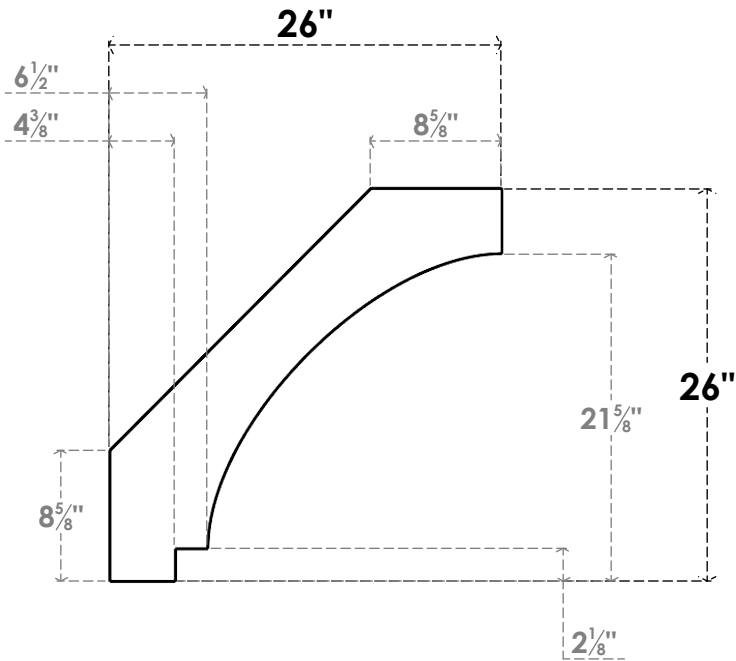

ITEM NUMBER: BRCPC035X26000X26000IMP

3 1/2"W X 26"D X 26"H IMPERIAL ARCHITECTURAL GRADE PVC CLOSED KNEE BRACE

SIDE PROFILE

FRONT PROFILE

ISOMETRIC

EKENA MILLWORK
 2300 WEST MAIN ST.
 CLARKSVILLE, TX 75426
 TOLL FREE: 866-607-0453
 WWW.EKENAMILLWORK.COM