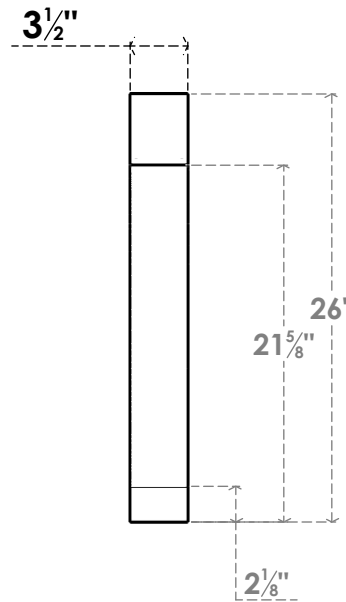

ITEM NUMBER: BRCPC035X26000X26000IMP

3 1/2"W X 26"D X 26"H IMPERIAL ARCHITECTURAL GRADE PVC CLOSED KNEE BRACE

SIDE PROFILE

FRONT PROFILE

ISOMETRIC

EKENA MILLWORK
 2300 WEST MAIN ST.
 CLARKSVILLE, TX 75426
 TOLL FREE: 866-607-0453
 WWW.EKENAMILLWORK.COM

NOTES

1. INSTALLATION TO BE COMPLETED IN ACCORDANCE WITH MANUFACTURER'S SPECIFICATIONS.
2. DRAWING MAY NOT BE TO SCALE
3. THIS DRAWING IS INTENDED FOR DESIGN AND PLANNING PURPOSES ONLY.
4. ALL INFORMATION CONTAINED HEREIN WAS CURRENT AT THE TIME OF DEVELOPMENT BUT MUST BE REVIEWED AND APPROVED BY THE PRODUCT MANUFACTURER TO BE CONSIDERED ACCURATE.
5. ARCHITECTURAL GRADE PVC PRODUCTS ARE MADE FROM EXPANDED CELLULAR PVC AND COME NATURALLY WHITE BUT MAY BE PAINTED